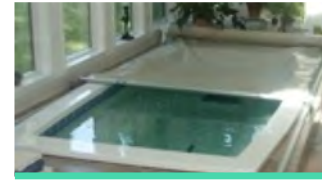

EDGE Monitor Touchscreen monitor with pre-programmed training routines, swimming workouts, and custom program options

Manual Security Cover a safety cover that you role up manually.

Pool and Coping Colors