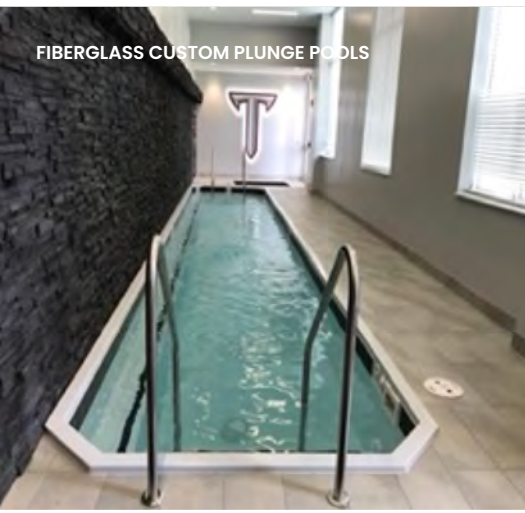

SwimEx is now a stand alone company owned and operated by Everett's daughter, Suzanne P. Vaughan.

FIBERGLASS BRANCHES FOR DISNEY'S TREE OF LIFE

FIBERGLASS PROTOTYPE BUS

FIBERGLASS J-BOAT SAILBOATS

FIBERGLASS CUSTOM PLUNGE POOLS